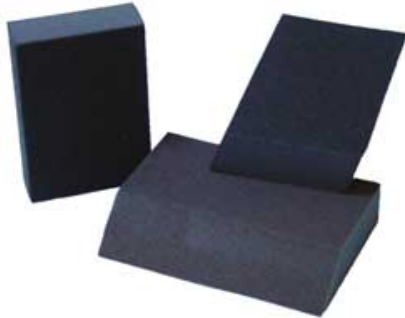

STOCK NUMBER	DESCRIPTION	UNITS PER BOX
360	Radius 360 Sanding Tool	6
362	Radius 360 Standard Foam Replacement Pad	6
363	Radius 360 Dense Foam Replacement Pad	6
365-80	360 Sanding Disc 80 Grit	100
365-100	360 Sanding Disc 100 Grit	100
365-120	360 Sanding Disc 120 Grit	100
365-150	360 Sanding Disc 150 Grit	100
365-180	360 Sanding Disc 180 Grit	100
365-220	360 Sanding Disc 220 Grit	100
365-240	360 Sanding Disc 240 Grit	100

### Rectangular Sanding Sponges

Sanding sponges are great for smoothing out rough spots and sanding inside corners.

#CP001      **Fine**

#CP002      **Medium**

### Single Angle Corner Sponge

Single angle sponges for sanding in corners next to mouldings and trim, and in tight areas.

#B1108      **5" x 3" x 1" Fine**

#B1109      **5" x 3" x 1" Med.**

### TROWELS – FINISHING (CURVED) - DRYWALL

Curry's curved blade trowels are for finishing drywall joints. The built-in curve automatically feathers the mud. 3/16" concave bow. Stainless steel blades. Camel back handle.